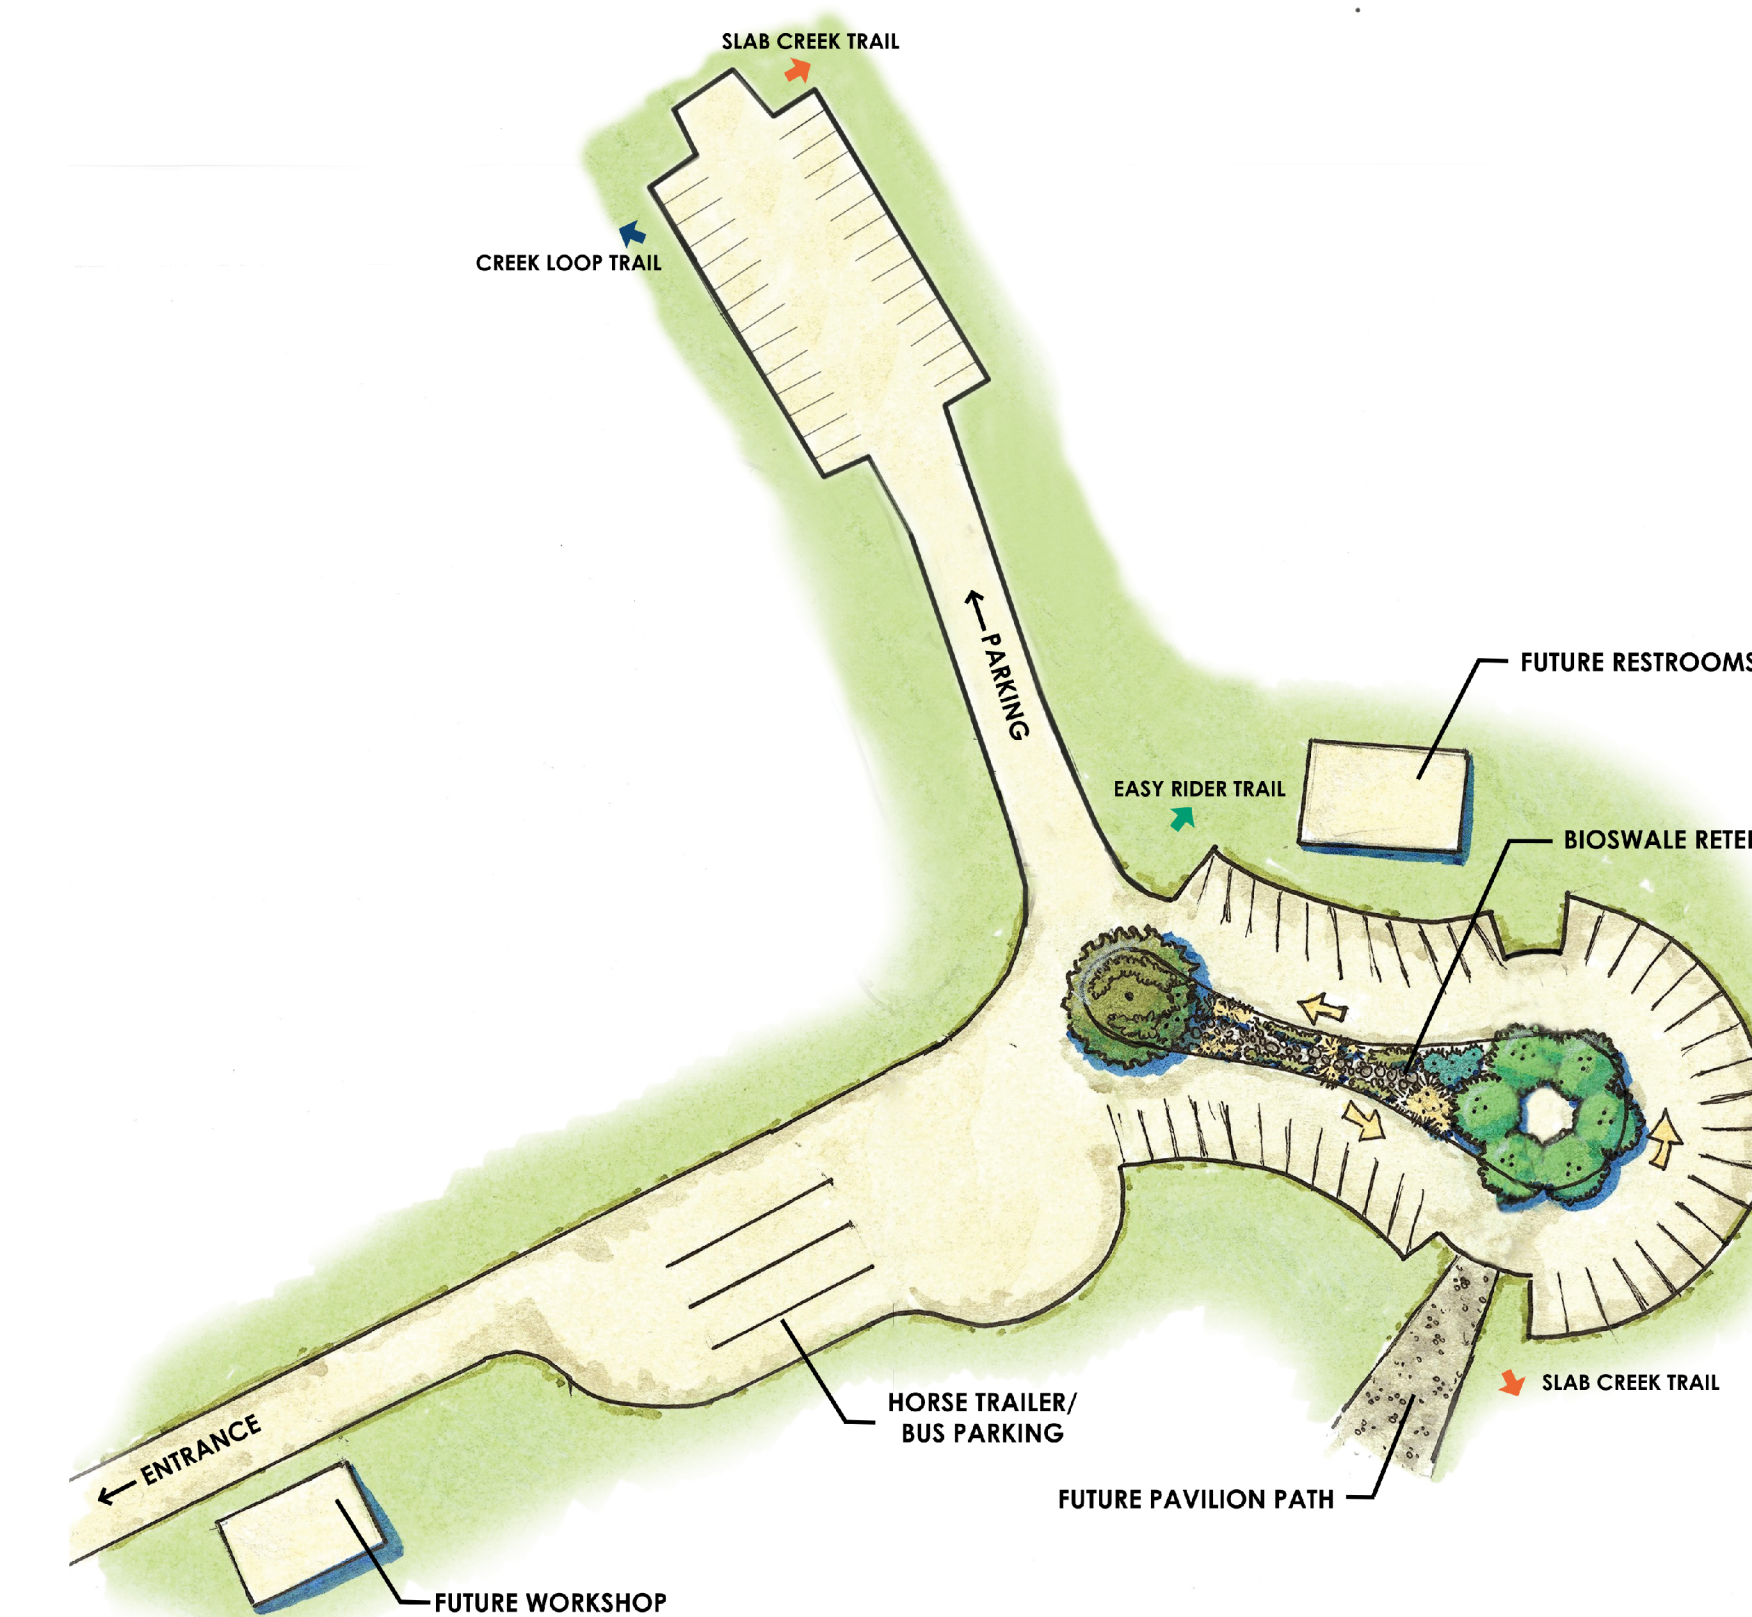

Trail Head Parking

**BLANK SPACE
TO BE CUT AWAY**

Trail Key

- Creek Loop Trail: 1.4 miles
- Easy Rider Trail: 2.2 miles
- Fallen Oak Trail: 1.2 miles
- Slab Creek Trail: 2.5 miles

Map Key

- Trail Head by Color
- ++++ Hiking Trail
- //// Hiking/Biking Trail
- Horseback/Hiking Trail
- Horse Bypass to Easy Rider
- +++++ Preserve Boundary
- Biking
- Horse
- Hiking
- Trail Head Parking